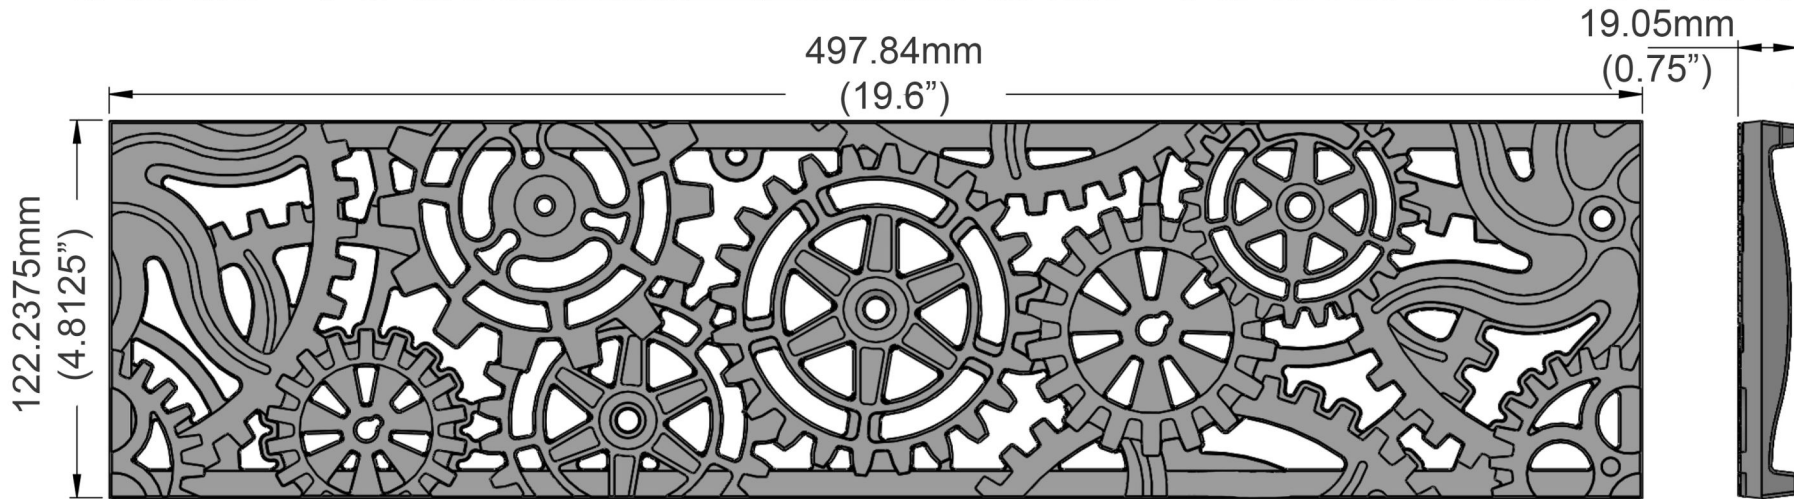

4x Array  
scale 1:7

TOP  
scale 1:2.25

BACK  
scale 1:4

PERSPECTIVE  
scale 1:5

 **IRON AGE**  
DESIGNS [www.ironagegrates.co.uk](http://www.ironagegrates.co.uk)

Pattern : Dynamo

Material : Cast Iron

**Dynamo 498 x 122 mm Channel Grate**  
Dynamo 5'x 20" Trench Grate

Finish : Natural Finish

Thickness : 19.05

Drawing no : DYN-CG-498-122 Product no : CI78-498-122CG

1. Due to casting inconsistencies all dimensions are nominal
2. No openings greater than 12.7 mm
3. Weight approx. < 9lbs
4. Please discuss about channel drain options

Dimensions : 498 x 122,2375

Units : mm

 **LATERAL**  
DESIGN STUDIO  
[www.lateraldesignstudio.co.uk](http://www.lateraldesignstudio.co.uk)

Unit 5 Cotswold Business  
Park  
Millfield Lane  
Beds LU1 4AJ

Load Class : N/A

Flow rate : 26.2

[info@lateraldesignstudio.co.uk](mailto:info@lateraldesignstudio.co.uk)

0208 450 2244