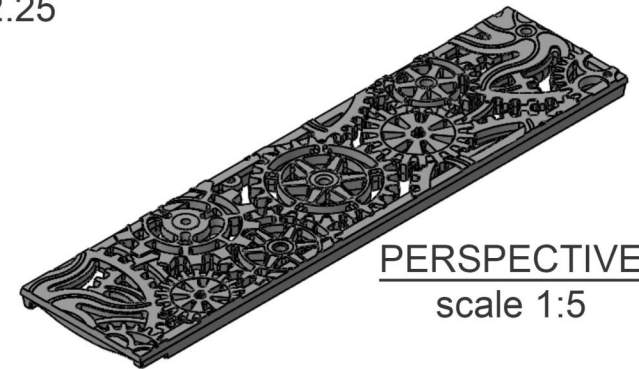

4x Array  
scale 1:7

TOP  
scale 1:2.25

BACK  
scale 1:4

PERSPECTIVE  
scale 1:5

 **IRON AGE**  
DESIGNS [www.ironagegrates.co.uk](http://www.ironagegrates.co.uk)

Pattern : Dynamo

Material : Cast Iron

**Dynamo 498 x 122 mm Channel Grate**  
Dynamo 5'x 20" Trench Grate

Finish : Natural Finish

Thickness : 19.05

Drawing no : DYN-CG-498-122 Product no : CI78-498-122CG

1. Due to casting inconsistencies all dimensions are nominal
2. No openings greater than 12.7 mm
3. Weight approx. < 9lbs
4. Please discuss about channel drain options

Dimensions : 498 x 122,2375

Units : mm

 **LATERAL**  
DESIGN STUDIO  
[www.lateraldesignstudio.co.uk](http://www.lateraldesignstudio.co.uk)

Unit 5 Cotswold Business  
Park  
Millfield Lane  
Beds LU1 4AJ