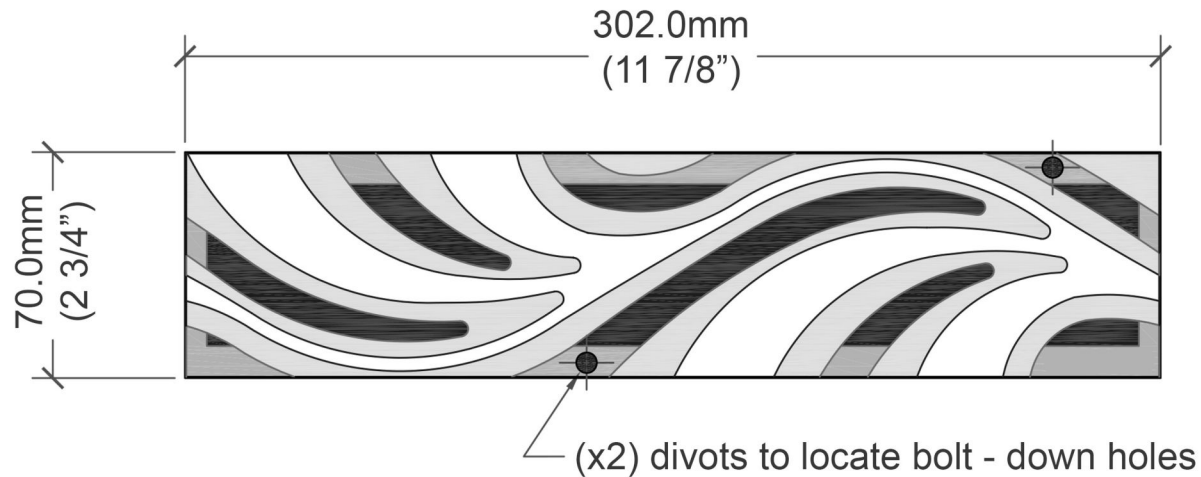

5 GRATES ARRAYED

TOP

Pattern : Minnione

Material : Cast Iron

Minnione 302 x 70 mm Channel Grate
Minnione 3" trench cover

Finish : Natural Finish

Thickness : 6.35

Drawing no : MIN-CG-302-70

Product no : CI79-302-70CG

1. Due to casting inconsistencies all dimensions are nominal
2. No openings greater than 9.525 mm
3. Weight 2 pounds
4. Please discuss about channel drain options

Dimensions : 302 x 70